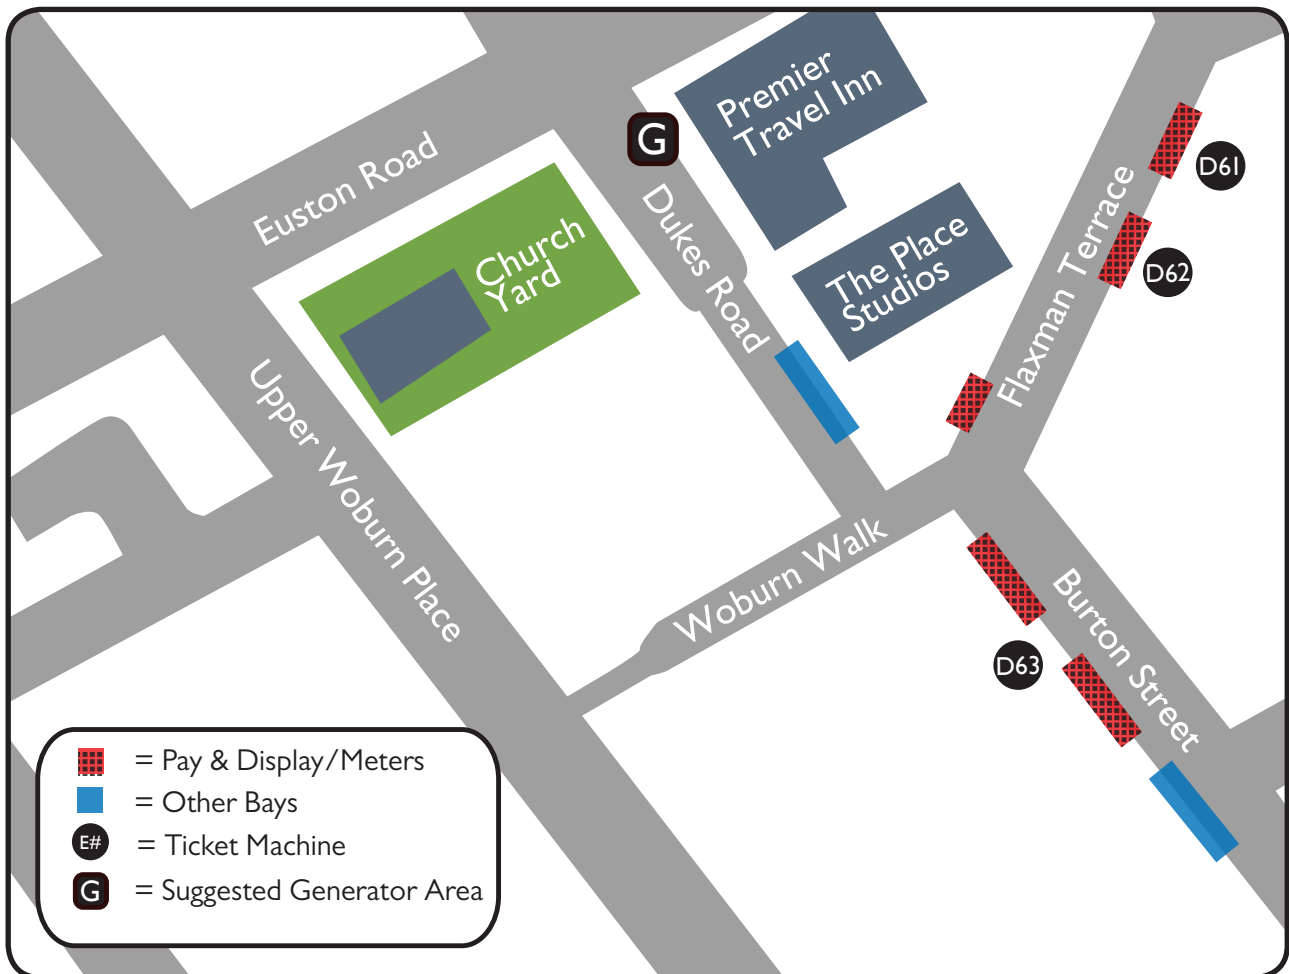

Woburn Walk Technical Vehicle Parking

In advance of shooting, on street filming in this area will require a site meeting including the location manager and a member of Camden's Film Office.

It is best to organise filming for Woburn Walk on a Sunday. Currently most of the businesses on Woburn Walk close on a Sunday. The tandoori restaurant is operational seven days per week.

All businesses should be visited in person by the production and surveyed with a feedback sheet. Most of the upper storeys on Woburn Walk/ Dukes Road are residential. Residents should also be contacted. Resident Liz Hand acts as a central point of contact for residents - Liz Hand, 14a Woburn Walk, London WC1H 0JL Tel: 020 7387 3066 Email: berniehand@woburn.demon.co.uk

Suite 6.10, The Tea Building, 56 Shoreditch High Street, London E1 6JJ
www.filmlondon.org.uk info@filmlondon.org.uk
Locations Enquiries Tel: 020 7613 7683

Woburn Walk Technical Vehicle Parking

The Camden Film Office will consider parking for technical vehicles on the Pay & Display Bays of Flaxman Terrace and Burton Street. For practical cabling purposes dispensation will be considered for a genny truck on the yellow lines at the north end of Duke Street. As long as two way traffic is maintained – see map.