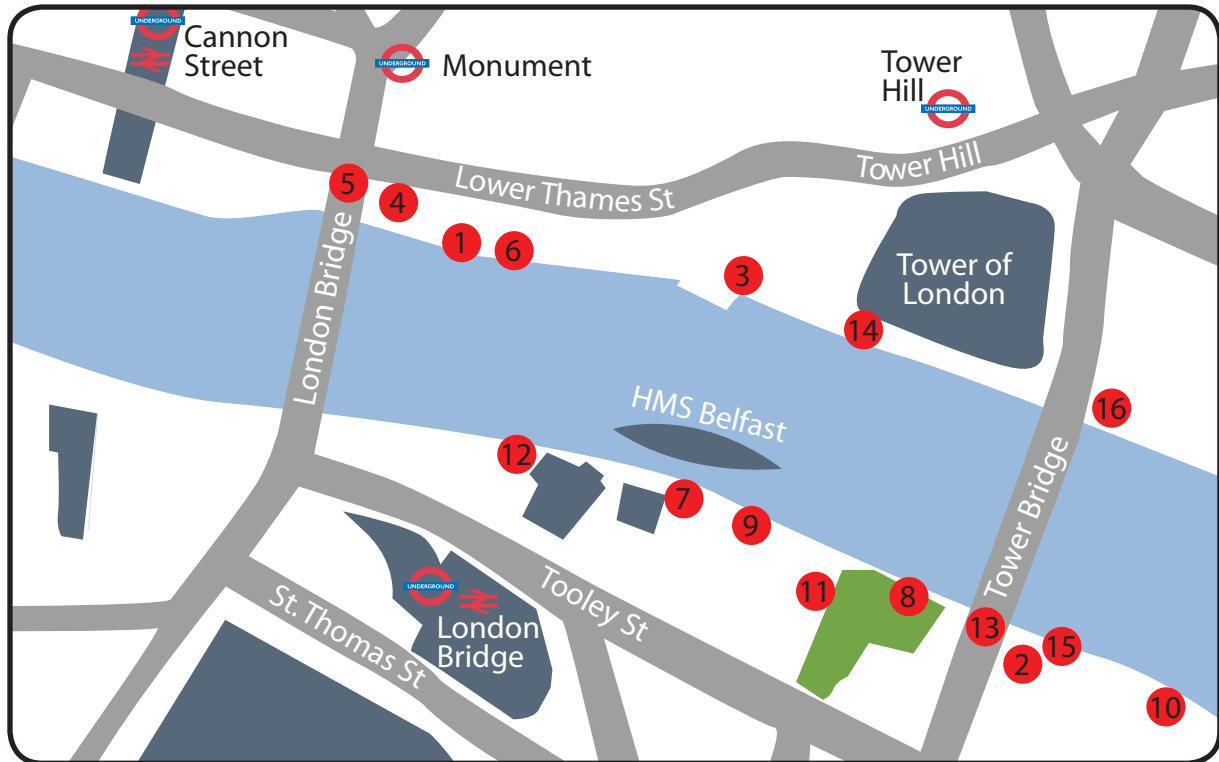

Tower Bridge

Camera Positions

- | | |
|------------------------------|--|
| 1. Dark House Walk | 10. Butlers Wharf |
| 2. Portland Wharf | 11. Potters Field |
| 3. Three Quays Wharf | 12. London Bridge City |
| 4. Grants Quay Wharf | 13. Tower Bridge Road |
| 5. London Bridge Facing East | 14. Tower of London (Queen's Stairs) |
| 6. Old Billingsgate Walk | 15. Horselydown old stairs beach
(Low tide only) |
| 7. River Bank – More London | 16. Tower Bridge North
(By Girl and Dolphin fountain) |
| 8. Thames Path – More London | |
| 09. Fountain – More London | |

Tower Bridge
(by Girl and Dolphin fountain)
Contact Film London
locations@filmlondon.org.uk

Pictures courtesy of Mick Ratman – mickthefish@fsmail.net.uk

**FILM
LON
DON**

Suite 6.10, The Tea Building, 56 Shoreditch High Street, London E1 6JJ
www.filmlondon.org.uk info@filmlondon.org.uk
Locations Enquiries Tel: 020 7613 7683