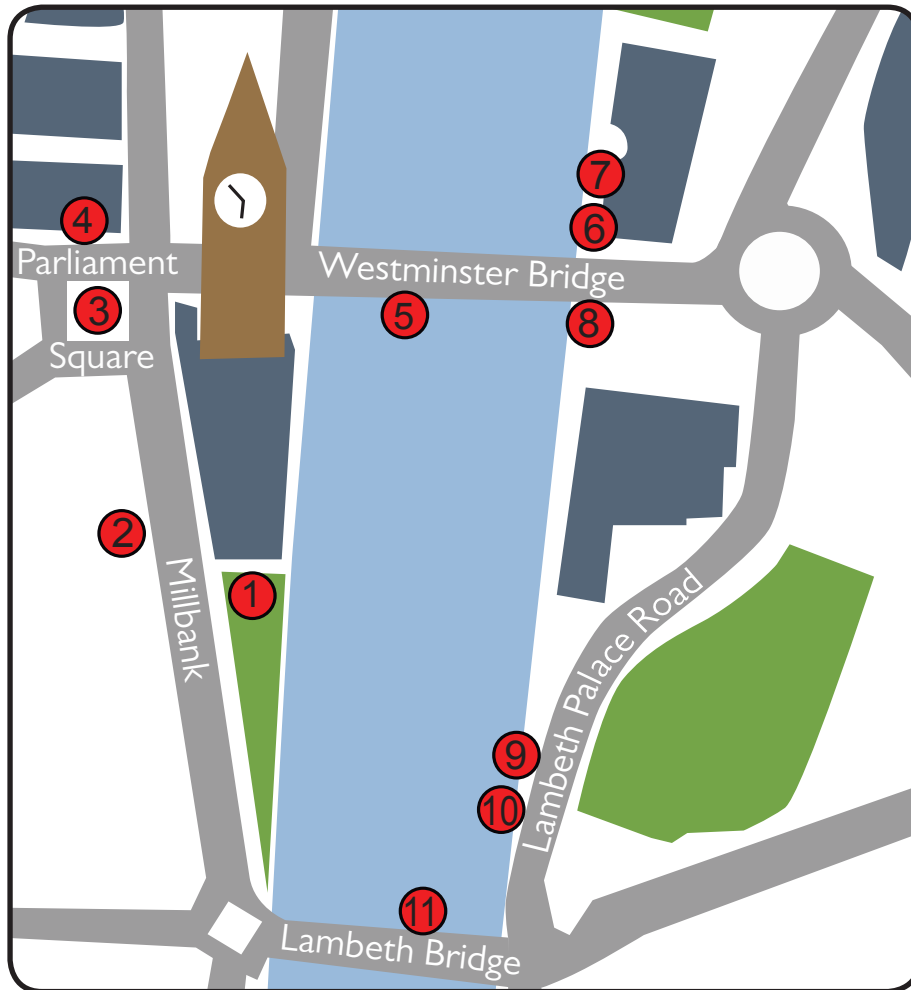

Big Ben & Houses of Parliament

Camera Positions

- | | |
|-------------------------------------|------------------------|
| 1. Victoria Tower Gardens | 7. County Hall Terrace |
| 2. Abingdon Street Green | 8. Albert Embankment |
| 3. Parliament Square (Central Isle) | 9. Albert Embankment |
| 4. Great George Street | 10. Albert Embankment |
| 5. Westminster Bridge | 11. Lambeth Bridge |
| 6. Albert Embankment (County Hall) | |