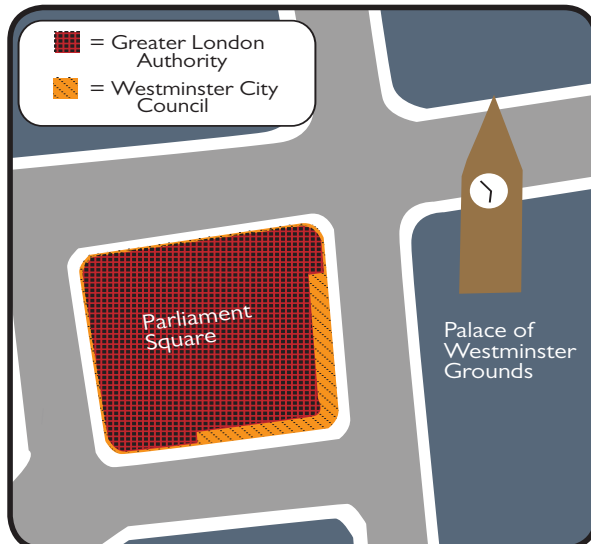

10

11

Lambeth Bridge
Lead Deputy
The Film Office
Tel: 020 8980 8771/8773
Fax: 020 8981 2272
filmoffice@blueyonder.co.uk
info@filmoffice.co.uk
www.filmoffice.co.uk

* Parliament Square
Please note that the contact for majority of central island is Greater London Authority, contact for south and west pavements of central island and rest of square is Westminster City Council Special Events & Filming Team – Please see the map on the right